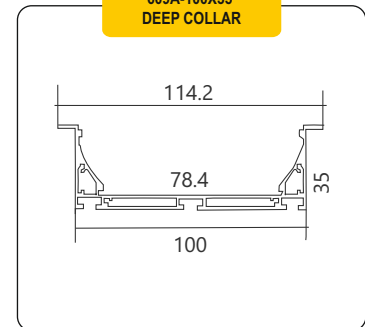

LED ALUMINIUM PROFILES

606(A)-50MM COLLAR

607-50X75 HANGING

607-1 35X75 HANGING

608A-75X35 DEEP COLLAR

608-1-75x75 HANGING

609A-100X35 DEEP COLLAR

609-1 100X75 HANGING