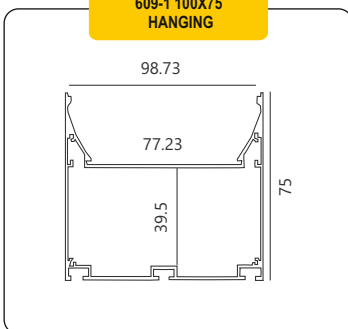

LED ALUMINIUM PROFILES

606(A)-50MM COLLAR

607-50X75 HANGING

607-1 35X75 HANGING

608A-75X35 DEEP COLLAR

608-1-75x75 HANGING

609A-100X35 DEEP COLLAR

609-1 100X75 HANGING