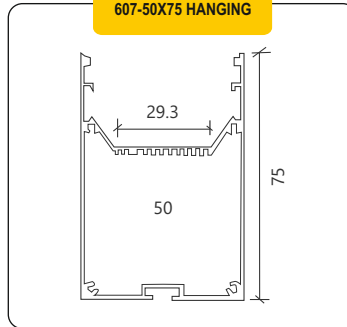

607-50X75 HANGING