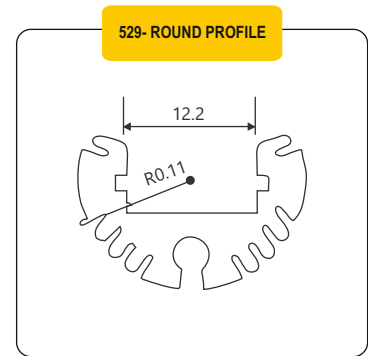

LED ALUMINIUM PROFILES

606(A)-50MM COLLAR

607-50X75 HANGING

607-1 35X75 HANGING

608A-75X35 DEEP COLLAR

608-1-75x75 HANGING

609A-100X35 DEEP COLLAR

609-1 100X75 HANGING