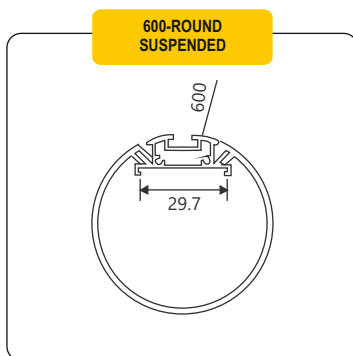

LED ALUMINIUM PROFILES

606(A)-50MM COLLAR

607-50X75 HANGING

607-1 35X75 HANGING

608A-75X35 DEEP COLLAR

608-1-75x75 HANGING

609A-100X35 DEEP COLLAR

609-1 100X75 HANGING