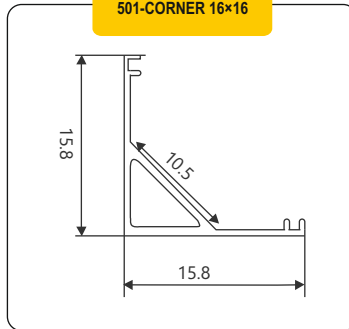

501-CORNER 16x16