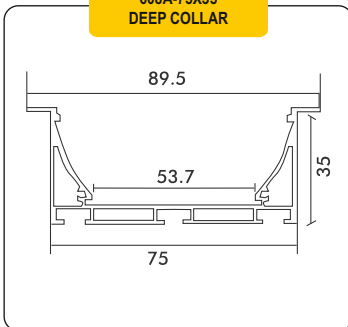

LED ALUMINIUM PROFILES

606(A)-50MM COLLAR

607-50X75 HANGING

607-1 35X75 HANGING

608A-75X35 DEEP COLLAR

608-1-75x75 HANGING

609A-100X35 DEEP COLLAR

609-1 100X75 HANGING