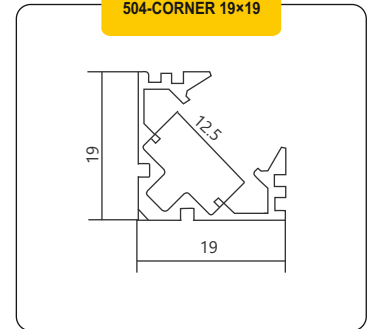

504-CORNER 19x19