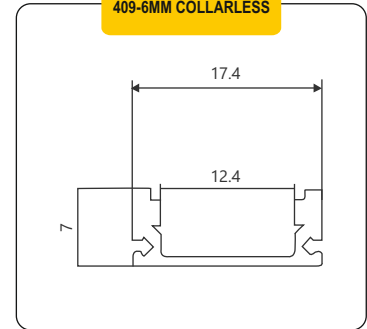

LED ALUMINIUM PROFILES

CATERLUX
LED ALUMINIUM PROFILES

LED ALUMINIUM PROFILES

**405-11MM
DEEP COLLARLESS**

408-6MM COLLAR

409-6MM COLLARLESS

**418-10.5MM DEEP
COLLARLESS FURNITURE**

501-CORNER 16x16