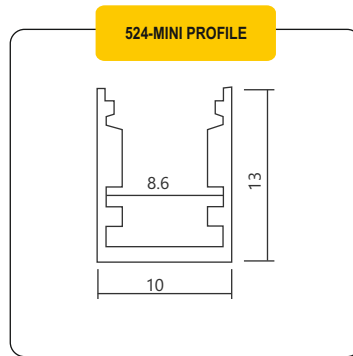

LED ALUMINIUM PROFILES

606(A)-50MM COLLAR

607-50X75 HANGING

607-1 35X75 HANGING

608A-75X35 DEEP COLLAR

608-1-75x75 HANGING

609A-100X35 DEEP COLLAR

609-1 100X75 HANGING