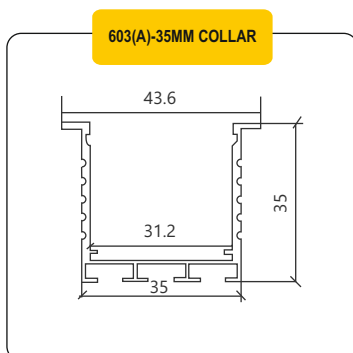

LED ALUMINIUM PROFILES

606(A)-50MM COLLAR

607-50X75 HANGING

607-1 35X75 HANGING

608A-75X35 DEEP COLLAR

608-1-75x75 HANGING

609A-100X35 DEEP COLLAR

609-1 100X75 HANGING