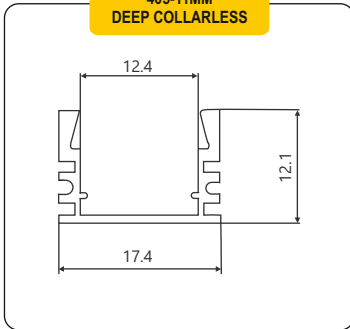

LED ALUMINIUM PROFILES