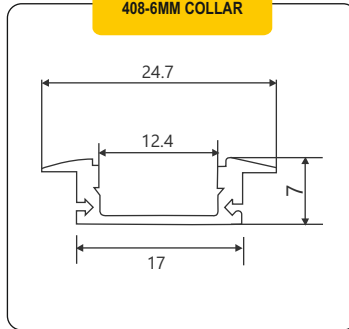

LED ALUMINIUM PROFILES

CATERLUX
LED ALUMINIUM PROFILES

LED ALUMINIUM PROFILES

**405-11MM
DEEP COLLARLESS**

408-6MM COLLAR

409-6MM COLLARLESS

**418-10.5MM DEEP
COLLARLESS FURNITURE**

501-CORNER 16x16