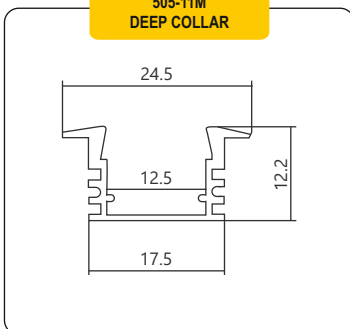

**505-11M
DEEP COLLAR**