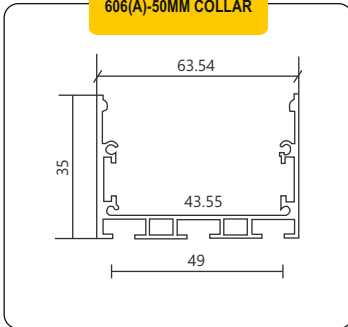

LED ALUMINIUM PROFILES

606(A)-50MM COLLAR

607-50X75 HANGING

607-1 35X75 HANGING

608A-75X35 DEEP COLLAR

608-1-75x75 HANGING

609A-100X35 DEEP COLLAR

609-1 100X75 HANGING