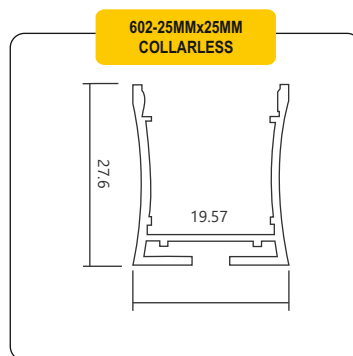

LED ALUMINIUM PROFILES

606(A)-50MM COLLAR

607-50X75 HANGING

607-1 35X75 HANGING

608A-75X35 DEEP COLLAR

608-1-75x75 HANGING

609A-100X35 DEEP COLLAR

609-1 100X75 HANGING