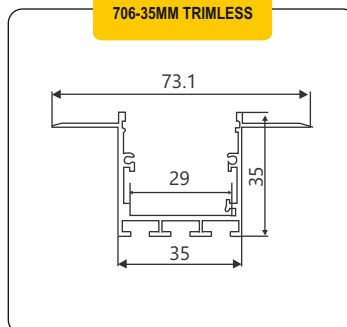

706-35MM TRIMLESS