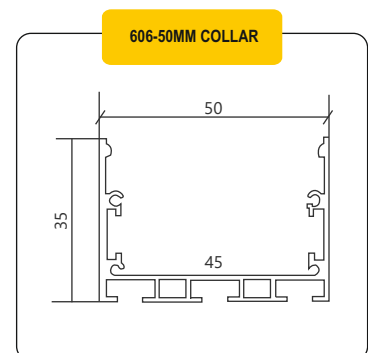

LED ALUMINIUM PROFILES

606(A)-50MM COLLAR

607-50X75 HANGING

607-1 35X75 HANGING

608A-75X35 DEEP COLLAR

608-1-75x75 HANGING

609A-100X35 DEEP COLLAR

609-1 100X75 HANGING