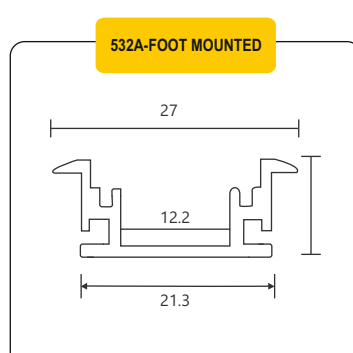

LED ALUMINIUM PROFILES

606(A)-50MM COLLAR

607-50X75 HANGING

607-1 35X75 HANGING

608A-75X35 DEEP COLLAR

608-1-75x75 HANGING

609A-100X35 DEEP COLLAR

609-1 100X75 HANGING