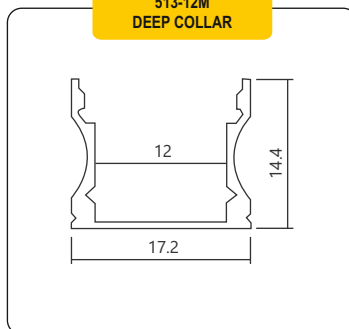

**513-12M
DEEP COLLAR**