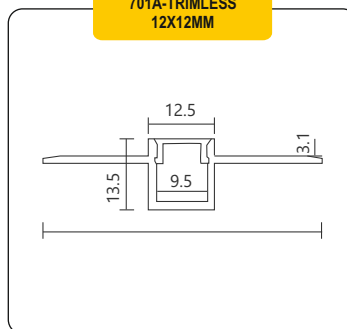

701A-TRIMLESS 12X12MM