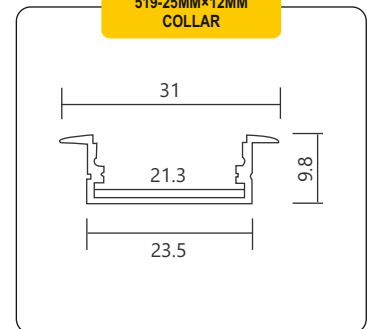

**519-25MMx12MM
COLLAR**