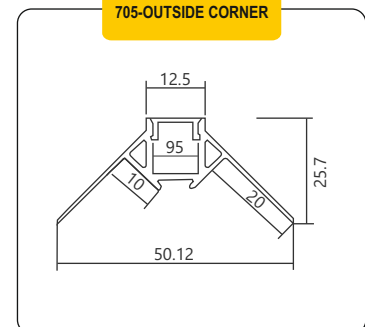

705-OUTSIDE CORNER