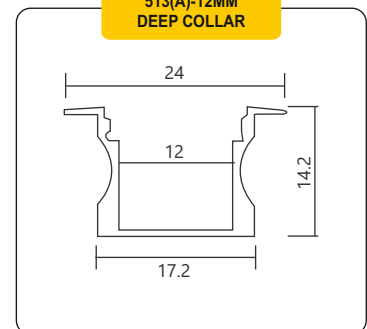

**513(A)-12MM
DEEP COLLAR**