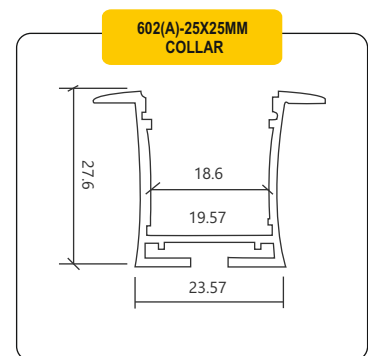

LED ALUMINIUM PROFILES

606(A)-50MM COLLAR

607-50X75 HANGING

607-1 35X75 HANGING

608A-75X35 DEEP COLLAR

608-1-75x75 HANGING

609A-100X35 DEEP COLLAR

609-1 100X75 HANGING