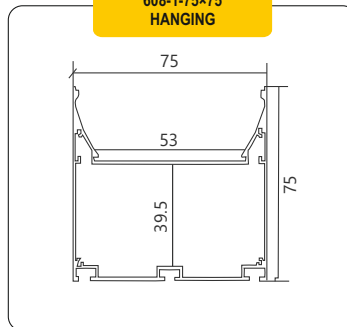

LED ALUMINIUM PROFILES

606(A)-50MM COLLAR

607-50X75 HANGING

607-1 35X75 HANGING

608A-75X35 DEEP COLLAR

608-1-75x75 HANGING

609A-100X35 DEEP COLLAR

609-1 100X75 HANGING