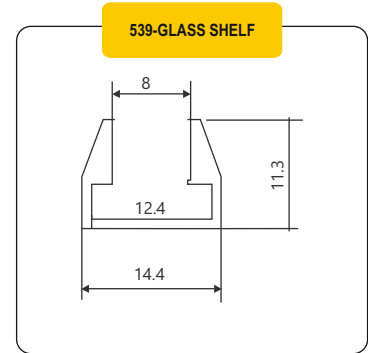

LED ALUMINIUM PROFILES

606(A)-50MM COLLAR

607-50X75 HANGING

607-1 35X75 HANGING

608A-75X35 DEEP COLLAR

608-1-75x75 HANGING

609A-100X35 DEEP COLLAR

609-1 100X75 HANGING