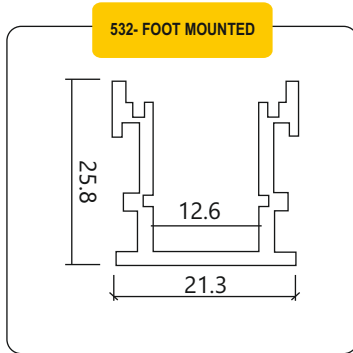

LED ALUMINIUM PROFILES

606(A)-50MM COLLAR

607-50X75 HANGING

607-1 35X75 HANGING

608A-75X35 DEEP COLLAR

608-1-75x75 HANGING

609A-100X35 DEEP COLLAR

609-1 100X75 HANGING