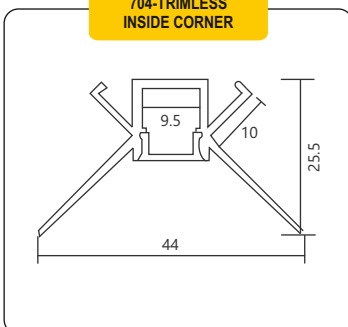

704-TRIMLESS INSIDE CORNER