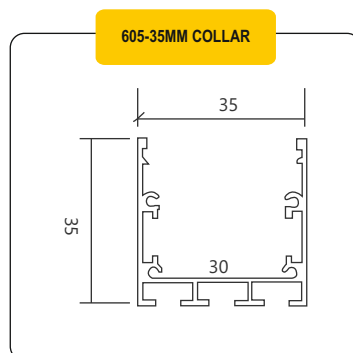

LED ALUMINIUM PROFILES

606(A)-50MM COLLAR

607-50X75 HANGING

607-1 35X75 HANGING

608A-75X35 DEEP COLLAR

608-1-75x75 HANGING

609A-100X35 DEEP COLLAR

609-1 100X75 HANGING