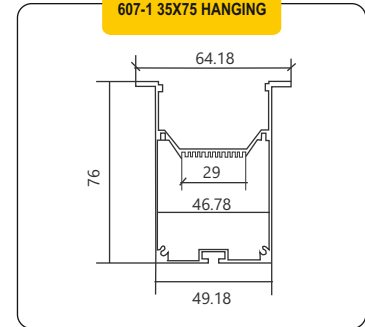

LED ALUMINIUM PROFILES

606(A)-50MM COLLAR

607-50X75 HANGING

607-1 35X75 HANGING

608A-75X35 DEEP COLLAR

608-1-75x75 HANGING

609A-100X35 DEEP COLLAR

609-1 100X75 HANGING