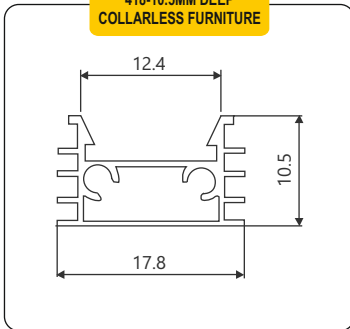

**418-10.5MM DEEP
COLLARLESS FURNITURE**