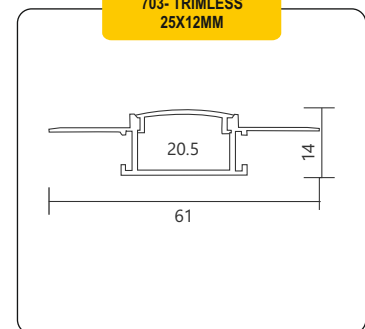

703- TRIMLESS 25X12MM