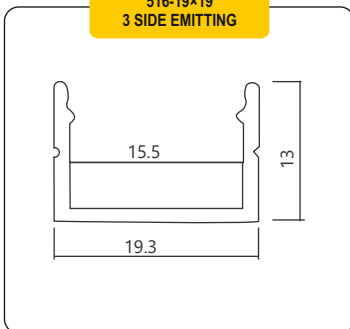

**516-19x19
3 SIDE EMITTING**