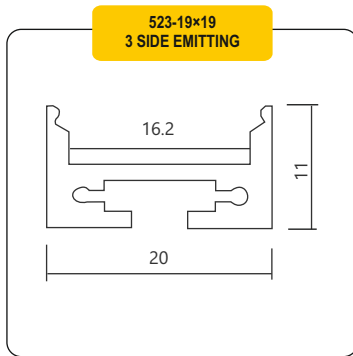

LED ALUMINIUM PROFILES

606(A)-50MM COLLAR

607-50X75 HANGING

607-1 35X75 HANGING

608A-75X35 DEEP COLLAR

608-1-75x75 HANGING

609A-100X35 DEEP COLLAR

609-1 100X75 HANGING