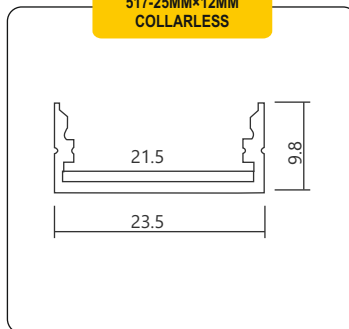

**517-25MMx12MM
COLLARLESS**