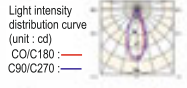

Optical parameters

Beam angle 24°
Luminous flux 205.5 lm

- Dimmable
- Easy Installation
- High CRI
- No Flicker
- Energy Efficient
- Designer Design
- Environmentally friendly materials