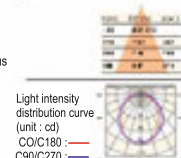

Optical parameters

Luminous flux angle 100°

Luminous flux 236.2 lm

Product Name : Type 14 Professional Magnetic Combined Lighting Grille Linear Light
 Product model : CTR-GSD1430/L512/17W
 Product size : L512*W14*H30mm
 Material : 6063 aluminum
 Appearance color : sand black/sand white
 Protection class : Ip20
 Dimming : support
 Voltage : DC24V
 Power : 17W/32W
 Color temperature : 2700K/3000K/4000K
 CRI : ≥90
 Beam angle : 30°

Optical parameters

Luminous flux angle 24°

Luminous flux 398.1 lm

Product Name : Type 14 Professional Magnetic Combined Lighting Flat Luminous Linear Light
 Product model : CTR-PMD1430/L151/5W
 Product size : L151*W14*H30mm
 Material : 6063 aluminum
 Appearance color : sand black/sand white
 Protection class : Ip20
 Dimming : support
 Light source : Osram
 Voltage : DC24V
 Power : 5W
 Color temperature : 2700K/3000K/4000K
 CRI : ≥90
 Beam angle : 100°

Optical parameters

Luminous flux angle 100°

Luminous flux 398.1 lm

Product Name : Type 14 Professional Magnetic Combined Lighting Flat Luminous Linear Light
 Product model : CTR-PMD1430/L295/10W
 Product size : L295*W14*H30mm
 Material : 6063 aluminum
 Appearance color : sand black/sand white
 Protection class : Ip20
 Dimming : support
 Light source : Osram
 Voltage : DC24V
 Power : 10W
 Color temperature : 2700K/3000K/4000K
 CRI : ≥90
 Beam angle : 100°

Optical parameters

Luminous flux angle 100°

Luminous flux 398.1 lm

Product Name : Type 14 Professional Magnetic Combined Lighting Flat Luminous Linear Light
 Product model : CTR-PMD1430/L512/17W
 Product size : L512*W14*H30mm
 Material : 6063 aluminum
 Appearance color : sand black/sand white
 Protection class : Ip20
 Dimming : support
 Light source : Osram
 Voltage : DC24V
 Power : 17W/32W
 Color temperature : 2700K/3000K/4000K
 CRI : ≥90
 Beam angle : 100°