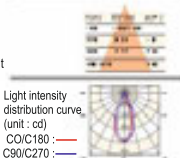

Optical parameters

Beam angle 100°

Luminous flux 105.2 lm

Illumination Distance Relationship

Light intensity distribution curve (unit: cd)

CO/C180 : —
 C90/C270 : —

- Easy Installation
- High CRI
- Dimmable
- Environmentally friendly materials
- Energy Efficient
- Designer Design
- No Flicker

Optical parameters

Beam angle 100°

Luminous flux 129.0 lm

Illumination Distance Relationship

Light intensity distribution curve (unit: cd)

CO/C180 : —
 C90/C270 : —

Optical parameters

Luminous flux angle 100°

Optical parameters

Luminous flux angle 100°

Luminous flux 152.0 lm

Product Name : Type 14 Professional Magnetic Combined Lighting Grille Linear Light
 Product model : CTR-GSD1430/295/10W
 Product size : L295*W14*H30mm
 Material : 6063 aluminum
 Appearance color : sand black/sand white
 Protection class : Ip20
 Dimming : support
 Light source : Osram
 Voltage : DC24V
 Power : 10W
 Color temperature : 2700K/3000K/4000K
 CRI : ≥90
 Beam angle : 30°