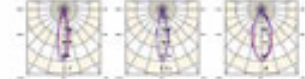

Optical parameters

Beam angle	15°	24°
Luminous flux	246.3lm	166.6lm

	15°	24°	38°
Luminous flux	345.3 lm	403.8lm	258.5 lm

	15°	24°	38°
Luminous flux	563.5lm	494.4 lm	339.7lm

**Applicable track
(14 series track)**