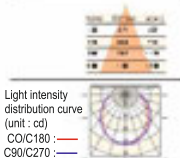

Optical parameters

Beam angle 100°

Luminous flux 129.0 lm

Illumination Distance Relationship

Light intensity distribution curve (unit: cd)

CO/C180 : —
 C90/C270 : —

Optical parameters

Luminous flux angle 100°

Optical parameters

Luminous flux angle 100°

Luminous flux 152.0 lm

Product Name : Type 14 Professional Magnetic Combined Lighting Grille Linear Light
 Product model : CTR-GSD1430/295/10W
 Product size : L295*W14*H30mm
 Material : 6063 aluminum
 Appearance color : sand black/sand white
 Protection class : Ip20
 Dimming : support
 Light source : Osram
 Voltage : DC24V
 Power : 10W
 Color temperature : 2700K/3000K/4000K
 CRI : ≥90
 Beam angle : 30°

Optical parameters

Luminous flux angle 100°

Luminous flux 236.2 lm

Product Name : Type 14 Professional Magnetic Combined Lighting Grille Linear Light
 Product model : CTR-GSD1430/L512/17W
 Product size : L512*W14*H30mm
 Material : 6063 aluminum
 Appearance color : sand black/sand white
 Protection class : Ip20
 Dimming : support
 Voltage : DC24V
 Power : 17W/32W
 Color temperature : 2700K/3000K/4000K
 CRI : ≥90
 Beam angle : 30°

Optical parameters

Luminous flux angle 24°

Luminous flux 398.1 lm

Product Name : Type 14 Professional Magnetic Combined Lighting Flat Luminous Linear Light
 Product model : CTR-PMD1430/L151/5W
 Product size : L151*W14*H30mm
 Material : 6063 aluminum
 Appearance color : sand black/sand white
 Protection class : Ip20
 Dimming : support
 Light source : Osram
 Voltage : DC24V
 Power : 5W
 Color temperature : 2700K/3000K/4000K
 CRI : ≥90
 Beam angle : 100°