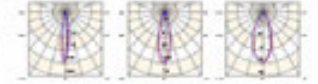

Optical parameters

Beam angle	15°	24°
Luminous flux	246.3lm	166.6lm

	15°	24°	38°
Luminous flux	345.3 lm	403.8lm	258.5 lm

	15°	24°	38°
Luminous flux	563.5lm	494.4 lm	339.7lm

**Applicable track
(14 series track)**

Optical parameters

Beam angle	15°	24°	38°
Luminous flux	345.3 lm	243.5 lm	258.5 lm

Illumination
Distance
Relationship

Light intensity
distribution curve
(unit : cd)

Applicable track
(14 series track)

Product name : 14 type magnetic combined lighting pendant lamp
 Product model : CTR-DXD1434200/5W
 Product size : $\varnothing 34^* L200\text{mm}$
 Material : 6063 aluminum
 Appearance color : sand black/sand white
 Protection class : Ip20
 Dimming : support
 Light source : Honourtek/Luminus
 Voltage : DC24V
 Power : 5W
 Color temperature : 2700K/3000K/4000K
 CRI : ≥ 90
 Beam angle : $15^{\circ}/24^{\circ}/38^{\circ}$

Beam angle	15°	24°	38°
Luminous flux	345.3 lm	243.5 lm	258.5 lm

Insert the magnetic light fixture directly into the corresponding track. Force squeeze the lamp, the retractable glass bead automatically snaps into the main track; magnetic Suction + mechanical buckle fixed, the lamp is more firm and not easy to fall.