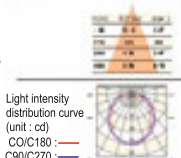

Optical parameters

Luminous flux angle 100°

Luminous flux 152.0 lm

Product Name : Type 14 Professional Magnetic Combined Lighting Grille Linear Light
 Product model : CTR-GSD1430/295/10W
 Product size : L295*W14*H30mm
 Material : 6063 aluminum
 Appearance color : sand black/sand white
 Protection class : Ip20
 Dimming : support
 Light source : Osram
 Voltage : DC24V
 Power : 10W
 Color temperature : 2700K/3000K/4000K
 CRI : ≥90
 Beam angle : 30°

Optical parameters

Luminous flux angle 100°

Luminous flux 236.2 lm

Product Name : Type 14 Professional Magnetic Combined Lighting Grille Linear Light
 Product model : CTR-GSD1430/L512/17W
 Product size : L512*W14*H30mm
 Material : 6063 aluminum
 Appearance color : sand black/sand white
 Protection class : Ip20
 Dimming : support
 Voltage : DC24V
 Power : 17W/32W
 Color temperature : 2700K/3000K/4000K
 CRI : ≥90
 Beam angle : 30°

Optical parameters

Luminous flux angle 24°

Luminous flux 398.1 lm

Product Name : Type 14 Professional Magnetic Combined Lighting Flat Luminous Linear Light
 Product model : CTR-PMD1430/L151/5W
 Product size : L151*W14*H30mm
 Material : 6063 aluminum
 Appearance color : sand black/sand white
 Protection class : Ip20
 Dimming : support
 Light source : Osram
 Voltage : DC24V
 Power : 5W
 Color temperature : 2700K/3000K/4000K
 CRI : ≥90
 Beam angle : 100°

Optical parameters

Luminous flux angle 100°

Luminous flux 398.1 lm

Product Name : Type 14 Professional Magnetic Combined Lighting Flat Luminous Linear Light
 Product model : CTR-PMD1430/L295/10W
 Product size : L295*W14*H30mm
 Material : 6063 aluminum
 Appearance color : sand black/sand white
 Protection class : Ip20
 Dimming : support
 Light source : Osram
 Voltage : DC24V
 Power : 10W
 Color temperature : 2700K/3000K/4000K
 CRI : ≥90
 Beam angle : 100°