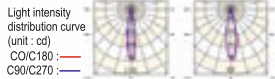

Optical parameters

Beam angle	15°	24°
Luminous flux	246.3lm	166.6lm