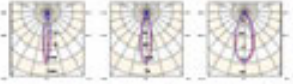

Optical parameters

Beam angle	15°	24°
Luminous flux	246.3lm	166.6lm

	15°	24°	38°
Luminous flux	345.3 lm	403.8lm	258.5 lm

	15°	24°	38°
Luminous flux	563.5lm	494.4 lm	339.7lm

**Applicable track
(14 series track)**

Color temperature comparison legend

Product name : 14 type magnetic suction mbined lighting apple chandler
 Product model : CTR-DXD146068/5W
 Product size : $\varnothing 60^* 68\text{mm}$
 Material : 6063 aluminum
 Appearance color : black/red/dark green
 Protection class : Ip20
 Dimming : support
 Light source : Honourtek/Luminus
 Voltage : DC24V
 Power : 5W
 Color temperature : 2700K/3000K/4000K
 CRI : ≥ 90
 Beam angle : $15^{\circ}/24^{\circ}/38^{\circ}$

Optical parameters

Beam angle	15°	24°	38°
Luminous flux	345.3 lm	243.5 lm	258.5 lm

Illumination
Distance
Relationship

Light intensity
distribution curve
(unit : cd)

Applicable track
(14 series track)

Product name : 14 type magnetic combined lighting pendant lamp
 Product model : CTR-DXD1434200/5W
 Product size : $\varnothing 34^* L200\text{mm}$
 Material : 6063 aluminum
 Appearance color : sand black/sand white
 Protection class : Ip20
 Dimming : support
 Light source : Honourtek/Luminus
 Voltage : DC24V
 Power : 5W
 Color temperature : 2700K/3000K/4000K
 CRI : ≥ 90
 Beam angle : $15^{\circ}/24^{\circ}/38^{\circ}$