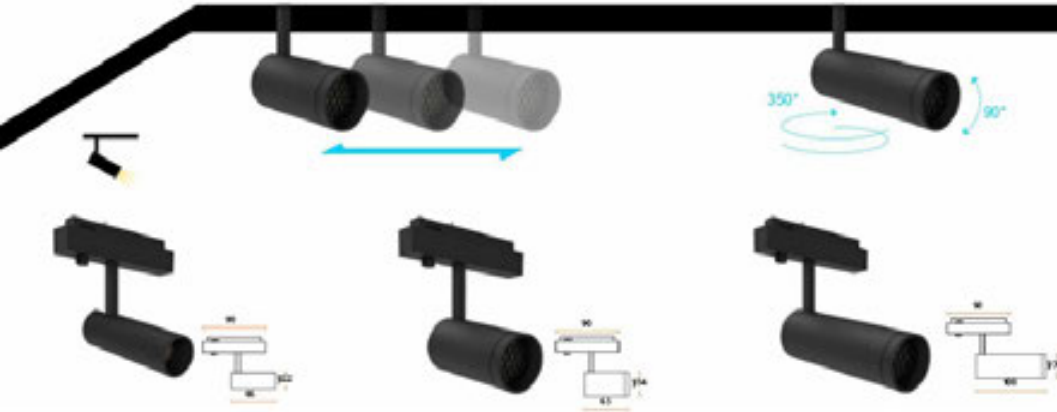

Tracks are suitable for installation before ceiling installation

Touch at will

Adopt 24V safe voltage setting meter, normal 24V voltage on Electricity is touchable.

- ◆ The calculation method of the opening height is the height from the top of the track to the fixed plate +10mm space for power supply cable +5mm space for male and female connectors
- ◆ The calculation method of the opening width is the maximum size of the track to be embedded+5mm activity space

Installation method

Touch at will

Adopt 24V safe voltage setting meter, normal 24V voltage on Electricity is touchable.

Please refer to the installation

Instructions for the installation method.
Between the track and the light fixture
Magnetic suction and mechanical buckle lock, more solid

Applicable accessories

Applicable lamps

- Product Name : Type 14 Professional Magnetic Suspension Combination Track
- Product model : CTR-GD2345D/L1000
- Installation method : hanging/ceiling type
- Product size : W23*H45mm
- Standard specification : L1000/1500/2000mm
- Control mode : single group control
- Material : 6063 aluminum
- Appearance color : sand black/sand white
- Protection class : Ip20

After installing the light
Rotary button to lock lamps

Product name : 14 type magnetic combined lighting spotlight
 Product model : CTR-SD142265/3W
 Product size : Ø22*L65mm
 Material : 6063 aluminum
 Appearance color : sand black/sand white
 Protection class : Ip20
 Dimming : support
 Light source : Osram
 Voltage : DC24V
 Power : 3W
 Color temperature : 2700K/3000K/4000K
 CRI : ≥90