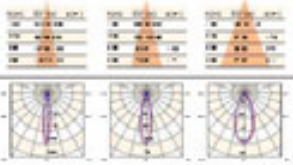

Optical parameters

Beam angle	15°	24°
Luminous flux	246.3lm	166.6lm

	15°	24°	38°
Luminous flux	345.3 lm	403.8lm	258.5 lm

	15°	24°	38°
Luminous flux	563.5lm	494.4 lm	339.7lm

**Applicable track
(14 series track)**

Optical parameters

Beam angle	15°	24°	38°
Luminous flux	345.3 lm	243.5 lm	258.5 lm

Illumination
Distance
Relationship

Light intensity
distribution curve
(unit : cd)

Applicable track
(14 series track)

Product name : 14 type magnetic combined lighting pendant lamp
 Product model : CTR-DXD1434200/5W
 Product size : $\varnothing 34^* L200\text{mm}$
 Material : 6063 aluminum
 Appearance color : sand black/sand white
 Protection class : Ip20
 Dimming : support
 Light source : Honourtek/Luminus
 Voltage : DC24V
 Power : 5W
 Color temperature : 2700K/3000K/4000K
 CRI : ≥ 90
 Beam angle : $15^{\circ}/24^{\circ}/38^{\circ}$