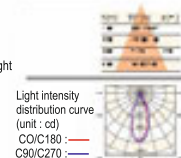

Optical parameters

Beam angle 100°

Luminous flux 105.2 lm

Illumination Distance Relationship

Light intensity distribution curve (unit: cd)

CO/C180 : —
 C90/C270 : —

- Easy Installation
- High CRI
- Dimmable
- Environmentally friendly materials
- Energy Efficient
- Designer Design
- No Flicker

Optical parameters

Beam angle 100°

Luminous flux 129.0 lm

Illumination Distance Relationship

Light intensity distribution curve (unit: cd)

CO/C180 : —
 C90/C270 : —

Optical parameters

Luminous flux angle 100°

Optical parameters

Luminous flux angle 100°

Luminous flux 152.0 lm

Product Name : Type 14 Professional Magnetic Combined Lighting Grille Linear Light
 Product model : CTR-GSD1430/295/10W
 Product size : L295*W14*H30mm
 Material : 6063 aluminum
 Appearance color : sand black/sand white
 Protection class : Ip20
 Dimming : support
 Light source : Osram
 Voltage : DC24V
 Power : 10W
 Color temperature : 2700K/3000K/4000K
 CRI : ≥90
 Beam angle : 30°

Optical parameters

Luminous flux angle 100°

Luminous flux 236.2 lm

Product Name : Type 14 Professional Magnetic Combined Lighting Grille Linear Light
 Product model : CTR-GSD1430/L512/17W
 Product size : L512*W14*H30mm
 Material : 6063 aluminum
 Appearance color : sand black/sand white
 Protection class : Ip20
 Dimming : support
 Voltage : DC24V
 Power : 17W/32W
 Color temperature : 2700K/3000K/4000K
 CRI : ≥90
 Beam angle : 30°