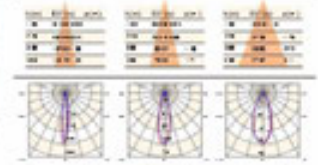

Optical parameters

Beam angle	15°	24°
Luminous flux	246.3lm	166.6lm

	15°	24°	38°
Luminous flux	345.3 lm	403.8lm	258.5 lm

	15°	24°	38°
Luminous flux	563.5lm	494.4 lm	339.7lm

**Applicable track
(14 series track)**

Optical parameters

Beam angle	15°	24°	38°
Luminous flux	345.3 lm	243.5 lm	258.5 lm

Illumination
Distance
Relationship

Light intensity
distribution curve
(unit : cd)

Applicable track
(14 series track)

Product name : 14 type magnetic combined lighting pendant lamp
 Product model : CTR-DXD1434200/5W
 Product size : $\varnothing 34^* L200\text{mm}$
 Material : 6063 aluminum
 Appearance color : sand black/sand white
 Protection class : Ip20
 Dimming : support
 Light source : Honourtek/Luminus
 Voltage : DC24V
 Power : 5W
 Color temperature : 2700K/3000K/4000K
 CRI : ≥ 90
 Beam angle : $15^{\circ}/24^{\circ}/38^{\circ}$

Beam angle	15°	24°	38°
Luminous flux	345.3 lm	243.5 lm	258.5 lm

Insert the magnetic light fixture directly into the corresponding track. Force squeeze the lamp, the retractable glass bead automatically snaps into the main track; magnetic Suction + mechanical buckle fixed, the lamp is more firm and not easy to fall.