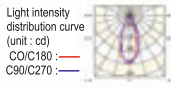

Optical parameters

Beam angle 24°
Luminous flux 156.7 lm