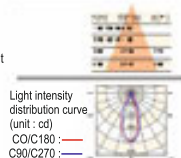

Optical parameters

Beam angle 100°

Luminous flux 105.2 lm

Illumination Distance Relationship

Light intensity distribution curve (unit: cd)

CO/C180 : —
 C90/C270 : —

- Easy Installation
- High CRI
- Dimmable
- Environmentally friendly materials
- Energy Efficient
- Designer Design
- No Flicker

Optical parameters

Beam angle 100°

Luminous flux 129.0 lm

Illumination Distance Relationship

Light intensity distribution curve (unit: cd)

CO/C180 : —
 C90/C270 : —

Optical parameters

Luminous flux angle 100°

Luminous flux 105.2 lm

Product Name : Type 14 Professional Magnetic Combined Lighting Grille Linear Light
 Product model : CTR-GSD1430/L151/5W
 Product size : L151*W14*H30mm
 Material : 6063 aluminum
 Appearance color : sand black/sand white
 Protection class : Ip20
 Dimming : support
 Light source : Osram
 Voltage : DC24V
 Power : 5W
 Color temperature : 2700K/3000K/4000K
 CRI : ≥90
 Beam angle : 30°

Optical parameters

Luminous flux angle 100°

Luminous flux 152.0 lm

Product Name : Type 14 Professional Magnetic Combined Lighting Grille Linear Light
 Product model : CTR-GSD1430/295/10W
 Product size : L295*W14*H30mm
 Material : 6063 aluminum
 Appearance color : sand black/sand white
 Protection class : Ip20
 Dimming : support
 Light source : Osram
 Voltage : DC24V
 Power : 10W
 Color temperature : 2700K/3000K/4000K
 CRI : ≥90
 Beam angle : 30°