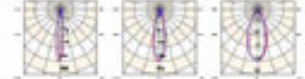

Optical parameters

Beam angle	15°	24°
Luminous flux	246.3lm	166.6lm

	15°	24°	38°
Luminous flux	345.3 lm	403.8lm	258.5 lm

	15°	24°	38°
Luminous flux	563.5lm	494.4 lm	339.7lm

**Applicable track
(14 series track)**